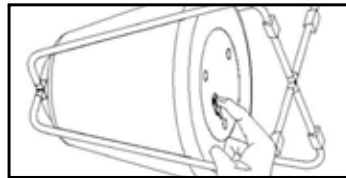

- rechargeable battery
- charging time 3 hours
- touch 1 = 100%
- working time w/ full light 4 hours
- touch 2 = 40%
- working time w/ medium light 10 hours
- touch 3 = 10%
- working time w/ little light 50 hours
- touch 4 = On/Off

POWER CABLE & CHARGER ADAPTER INCLUDED