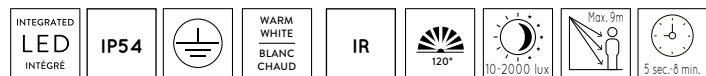

27874/65/30

GOA

- 6,5W/INTEGRATED LED/3000K/350lm/incl.
- H 6/W 13/L 15 cm 28857/06/30
- H 60/W 6/L 15 cm 28857/61/30
- black
- aluminium

28857/06/30

28857/61/30

TEXAS

- 7W/INTEGRATED LED/3000K/420lm/incl.
- H 12/L 6/W 15 cm 28850/24/30
- H 60/L 9,6/W 15 cm 28851/60/30 - 28851/61/30
- black
- aluminium