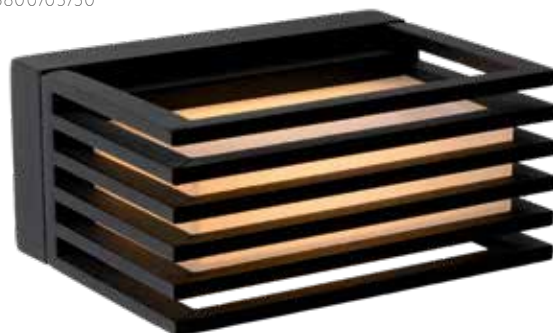

bulb suggestion
49006/05/30

bulb suggestion
49006/05/31

MALTA LED

- 1x 5,4W/INTEGRATED SMD LED/3000K/231lm/incl.
- H 6,5/W 14/D 10,5 cm
- color black
- aluminium & pc

15800/05/30

SINGA LED

- 1x9,6W/INTEGRATED SMD LED/3000K/553lm/incl.
- H 10/W 17/D 17 cm
- color black
- aluminium & pc