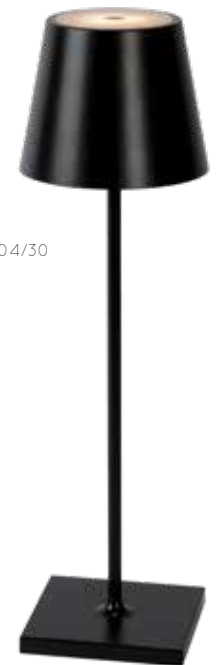

POWER ADAPTER & CABLE INCL.

TOUCH ON-OFF AND DIMMABLE

- touch 1x = 2700K
- touch 2x = 3000K
- touch 3x = OFF

27888/04/31

27888/04/30

JOE

IN- & OUTDOOR

- 1x3W/integrated LED/3 level light/2800-3200K /278lm/incl.
- Ø 14,5/H 26,5 cm
- color opal White
- PE & wood

06800/03/31

- rechargeable battery 5V 4000mAh
- 4.5 - 5.5 hours w/ full power lighting
- 9.5 - 10.5 hours w/ medium power lighting
- 72 hours w/ lowest power lighting

POWER CONNECTION FOR CHARGING CABLE

ON -OFF AND 3 STEP DIMMABLE

LITTLE JOE

IN- & OUTDOOR

- 1x 0,3W/integrated LED/2800-3200K /30lm/incl.
- Ø 10/H 18,5 cm
- color white & black/white & green/white & curry
- PE & metal

POWER CONNECTION FOR CHARGING CABLE

- 1x 1,8W/integrated LED/3 level light/3000K /150lm/incl.
- shade Ø 11 - 15,3 cm
- Ø 15,5/H 26 cm
- color multicolor
- plastic & metal

LIGHTING IN MULTICOLOR: BLUE, GREEN, PINK, PURPLE & WARM WHITE

13815/02/99