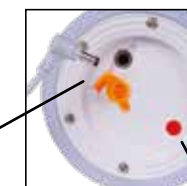

ON -OFF AND 3 STEP DIMMABLE

LITTLE JOE

IN- & OUTDOOR

- 1x 0,3W/integrated LED/2800-3200K /30lm/incl.
- Ø 10/H 18,5 cm
- color white & black/white & green/white & curry
- PE & metal

POWER CONNECTION FOR CHARGING CABLE