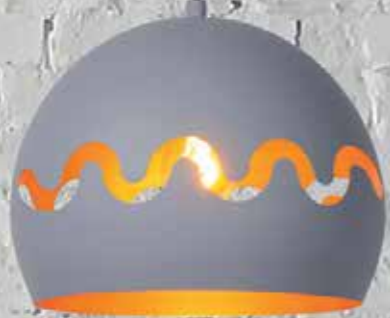

CORENTIN

- 1x E27/60W max./excl.
- shade Ø 28/H 23 cm
- total H 153 cm max.
- colors shiny black/matt grey/shiny pink
- steel

SHINY

30484/28/66

SHINY

30484/28/30

MATT

30484/28/36

bulb suggestion
49042/05/62

N