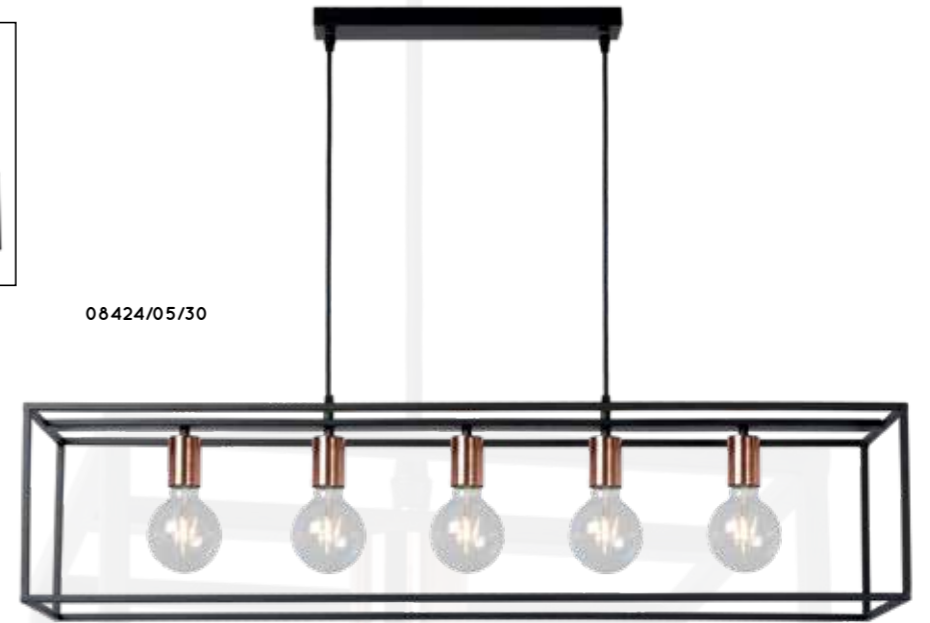

# ARTHUR

08424/05/30

08424/01/30

- (1x) (5x) E27/max. 60W/excl.
- H 25/L 110/W 25 cm 08424/05/30
- H 25/W 25/D 25cm 08424/01/30
- total H 155 cm max.
- color black & copper
- metal

bulb suggestion  
49016/05/60