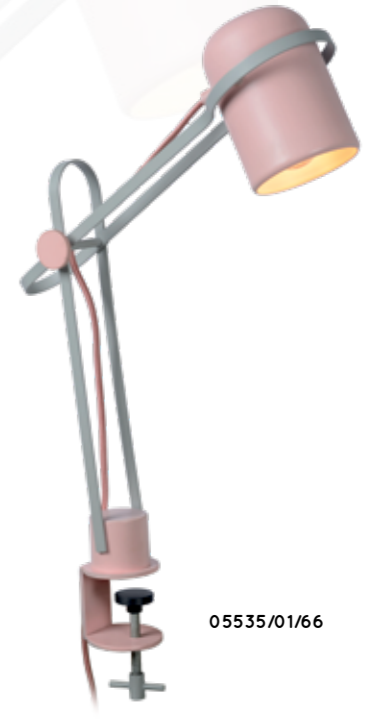

05535/01/66