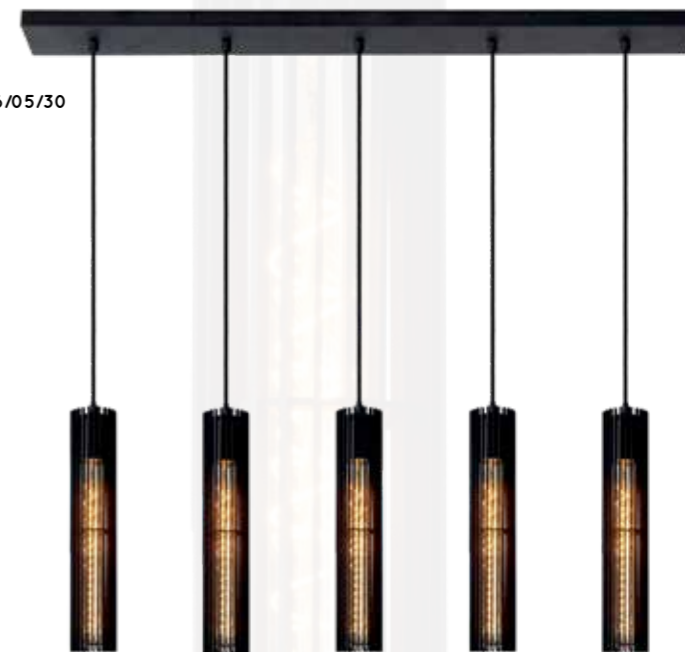

# LIONEL

73406/01/30

WALL LIGHT  
73206/01/30

bulb suggestion  
49035/20/62

73406/05/30

73506/01/30

bulb suggestion  
49035/30/62

- (1x) (5x) E27/60W max./excl.
- shade Ø 6,5
- H 29/W 12/L 12 cm
- Ø 11 /total H 180 cm max.
- L 100/ W 11/total H 180 cm max.
- H 37/W 12/L 12 cm
- color sandy black
- metal