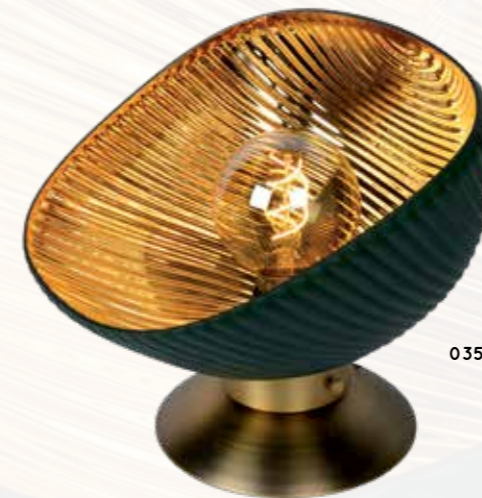

GOBLETT

- 1x E27/60W max./excl.
- Ø 28/H 26,5cm
- color green & gold
- glass & metal

03526/01/33

bulb suggestion
49032/05/62

BELLISTER

- 1x G9/28W max./excl.
- Ø 13/H 24 cm
- colors amber & brass
- glass & metal