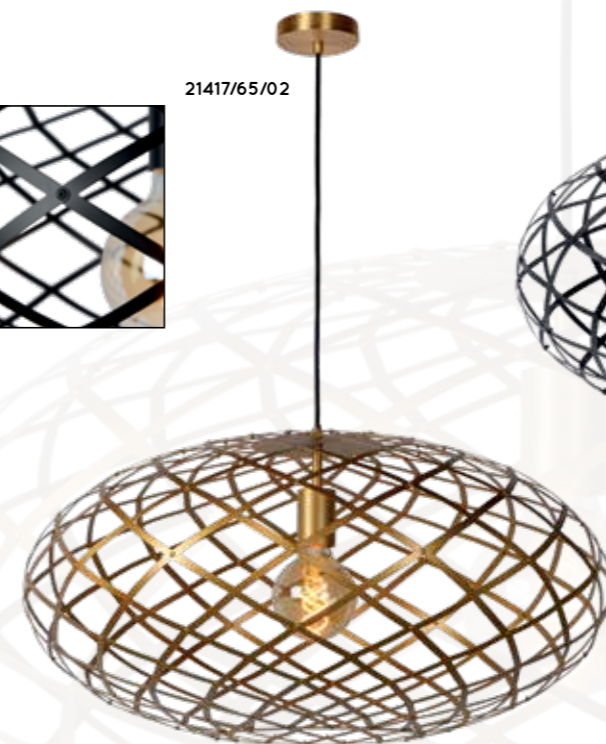

WOLFRAM

- 1x E27/60W max./excl.
- Ø 65/H 32 cm
- total H 162 cm
- colors matt black/satin brass
- metal

21417/65/02

21417/65/30

bulb suggestion
49033/05/62

N

MODERN

METAL

121