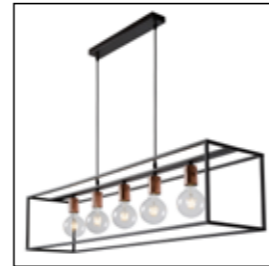

# ARTHUR

08424/05/30

08424/01/30

- (1x) (5x) E27/max. 60W/excl.
- H 25/L 110/W 25 cm 08424/05/30
- H 25/W 25/D 25cm 08424/01/30
- total H 155 cm max.
- color black & copper
- metal

bulb suggestion  
49016/05/60