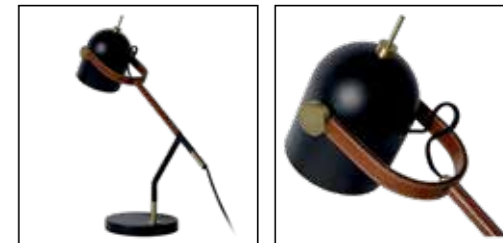

WAYLON

- 1x E27/25W max./excl.
- H 52,5/L 18/W 47 cm
- color satin black & matt gold
- steel & leather

05627/01/30

bulb suggestion
49020/05/67

N