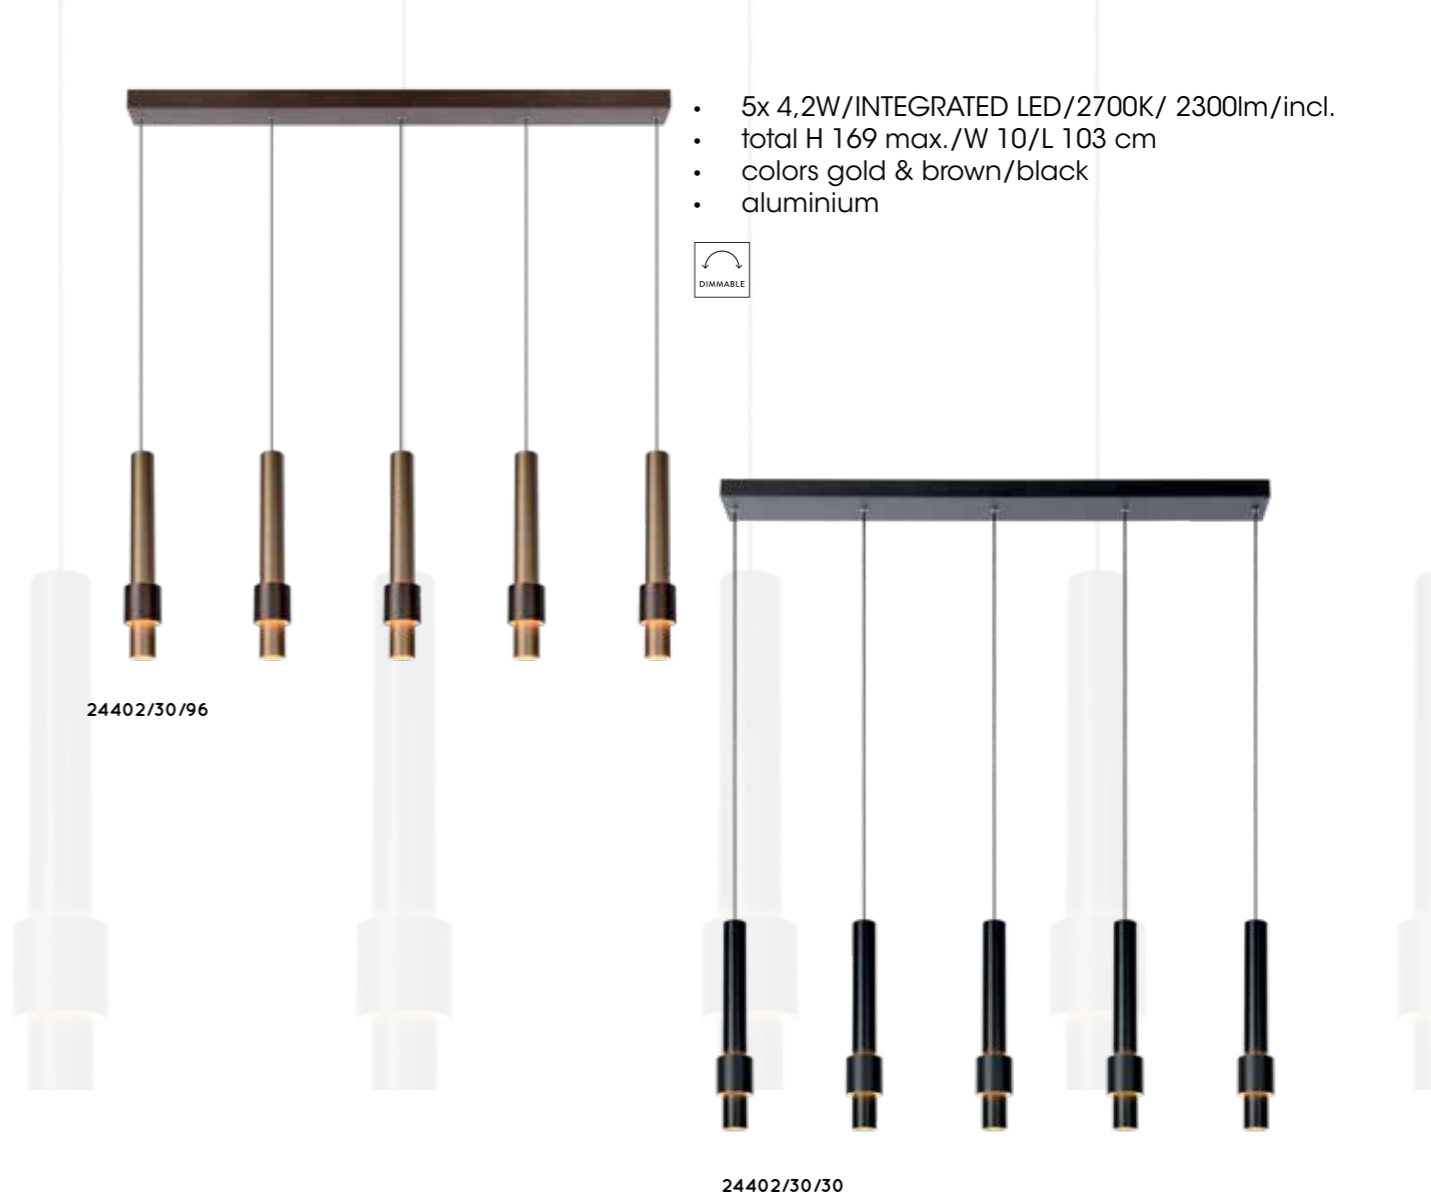

- 5x 4,2W/INTEGRATED LED/2700K/ 2300lm/incl.
- total H 169 max./W 10/L 103 cm
- colors gold & brown/black
- aluminium

24402/30/96

24402/30/30