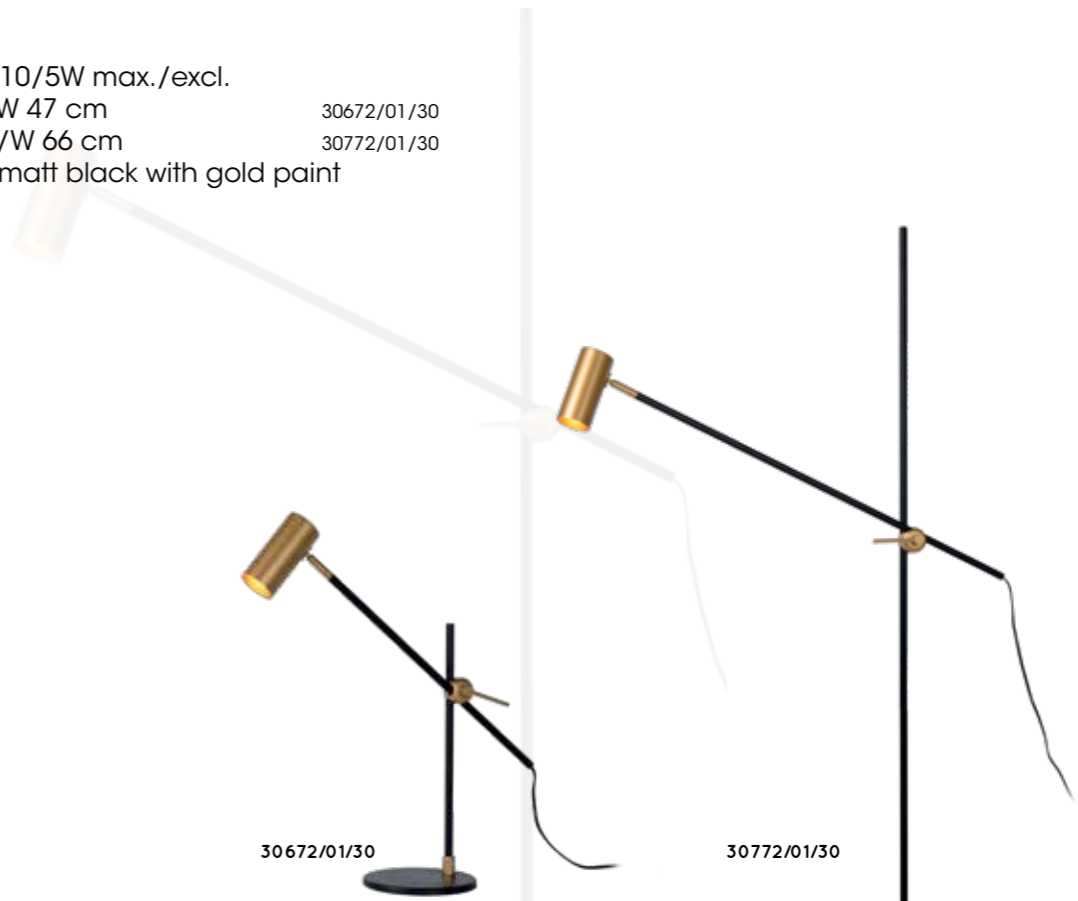

- 1x GU10/5W max./excl.
- H 50/W 47 cm 30672/01/30
- H 165/W 66 cm 30772/01/30
- color matt black with gold paint
- steel