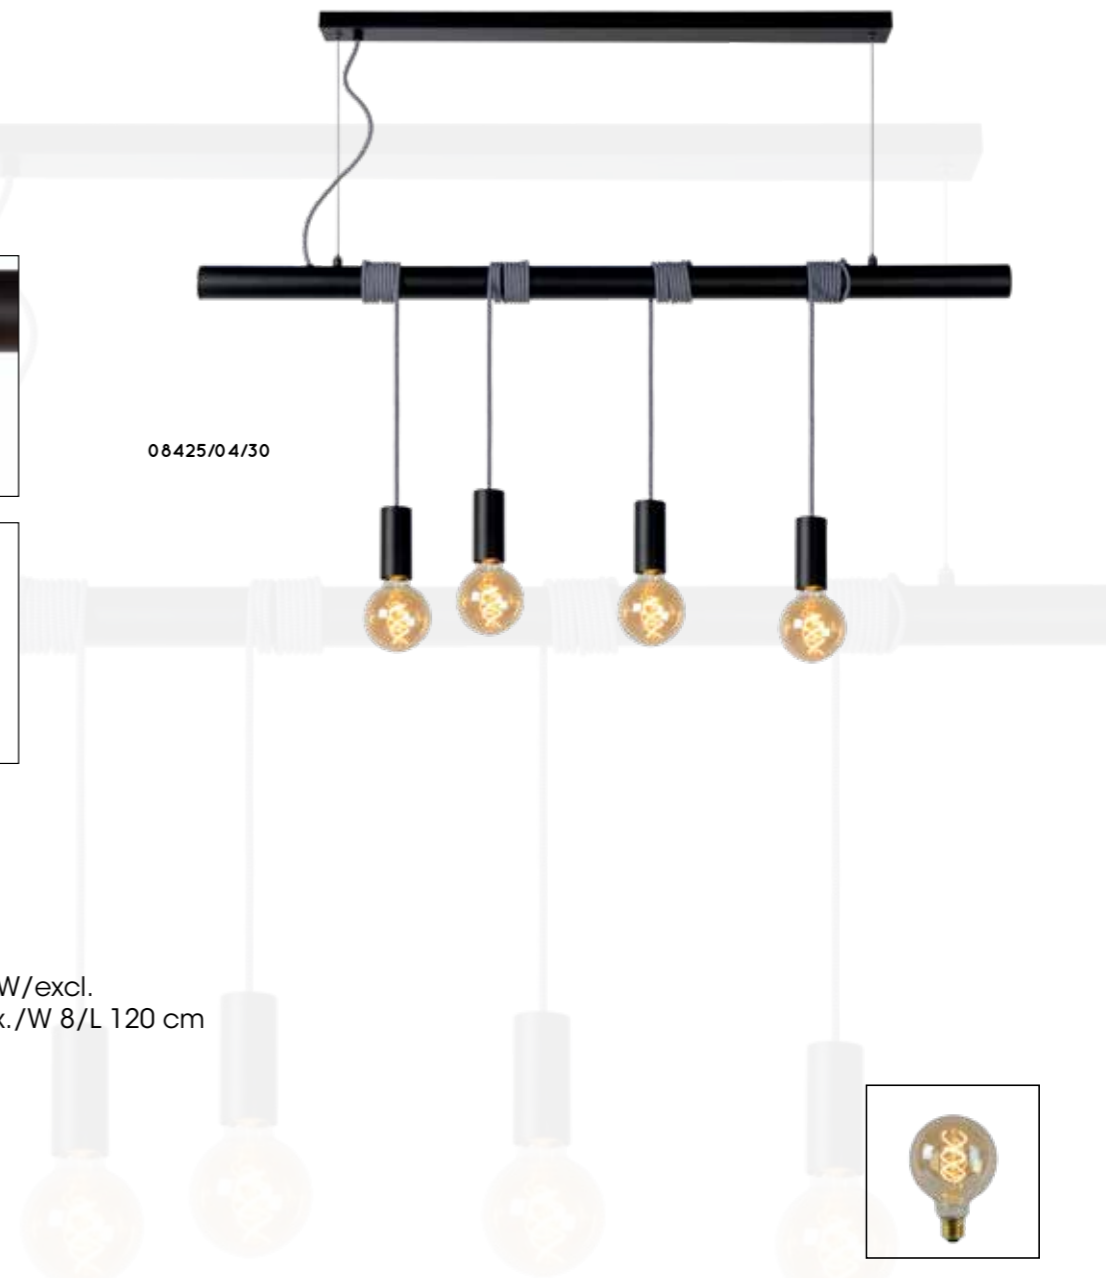

bulb suggestion
49032/05/62