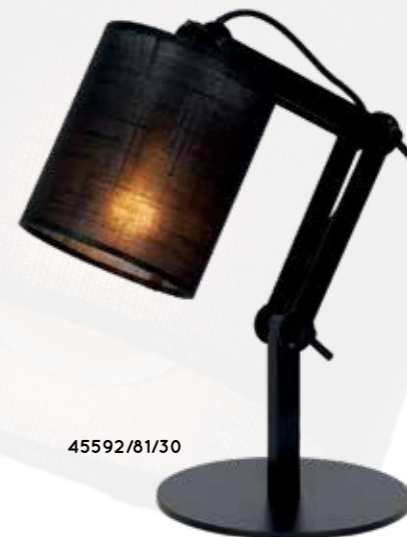

On/Off switch in the cord

45592/81/30