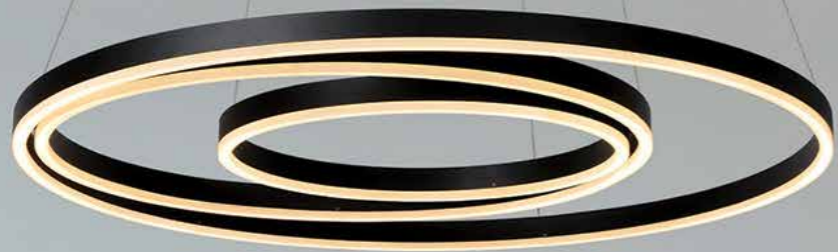

TRINITI

46402/99/30

46402/99/31

- 1x 32/42/62 W / INTEGRATED LED/3000K/8160lm/incl.
- Ø 40, 60, 80/total H 135 cm max.
- colors sandy black/sandy white
- aluminium & acrylic