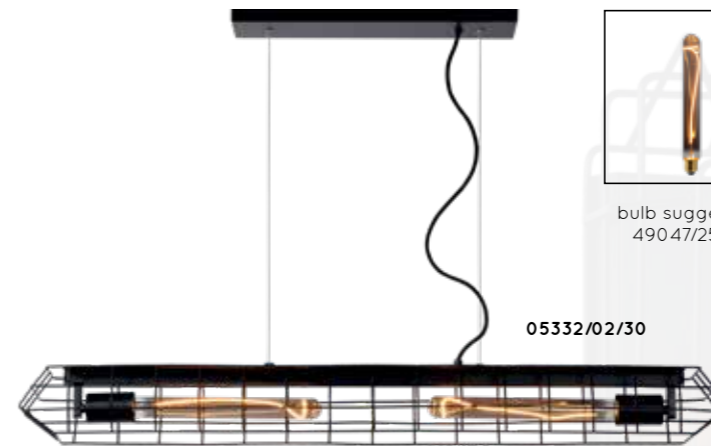

LATTICE

CEILING LIGHT
05132/02/30

05332/02/30

- (1x) (2x) E27/40W max./excl.
- H 10/W 13,7/L 50 cm
- H 131/Ø 25/L 10 cm
- H 10/W 25/L 50 cm
- total H 134 max./W 12/L 100 cm
- color black
- steel

05232/01/30

05732/02/30

05132/02/30

05332/02/30