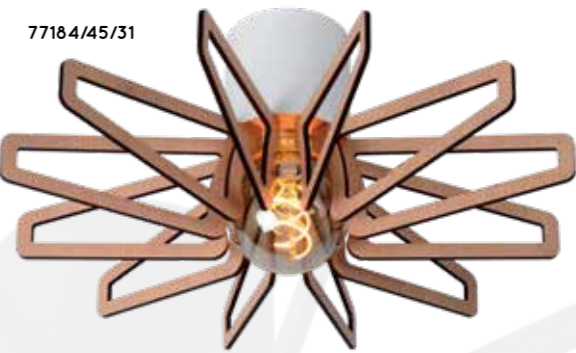

- 1x E27/15W max./excl.
- Ø 45/H 18 cm
- colors black wood/light wood
- metal & MDF

bulb suggestion
49032/05/62