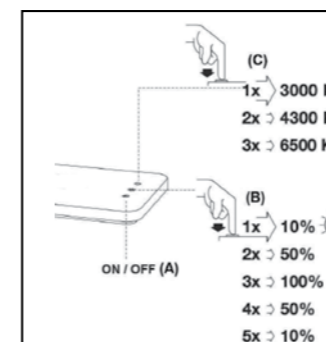

# LEVI

- 1x 5,5W/INTEGRATED LED/3000-4300-6500K/680lm/incl.
- H 32,8/L 10/W 28,7 cm
- color black
- metal/PVC

INTEGRATED  
LED  
INTÈGRÉ

Touch Dimmer on the product

18659/06/30