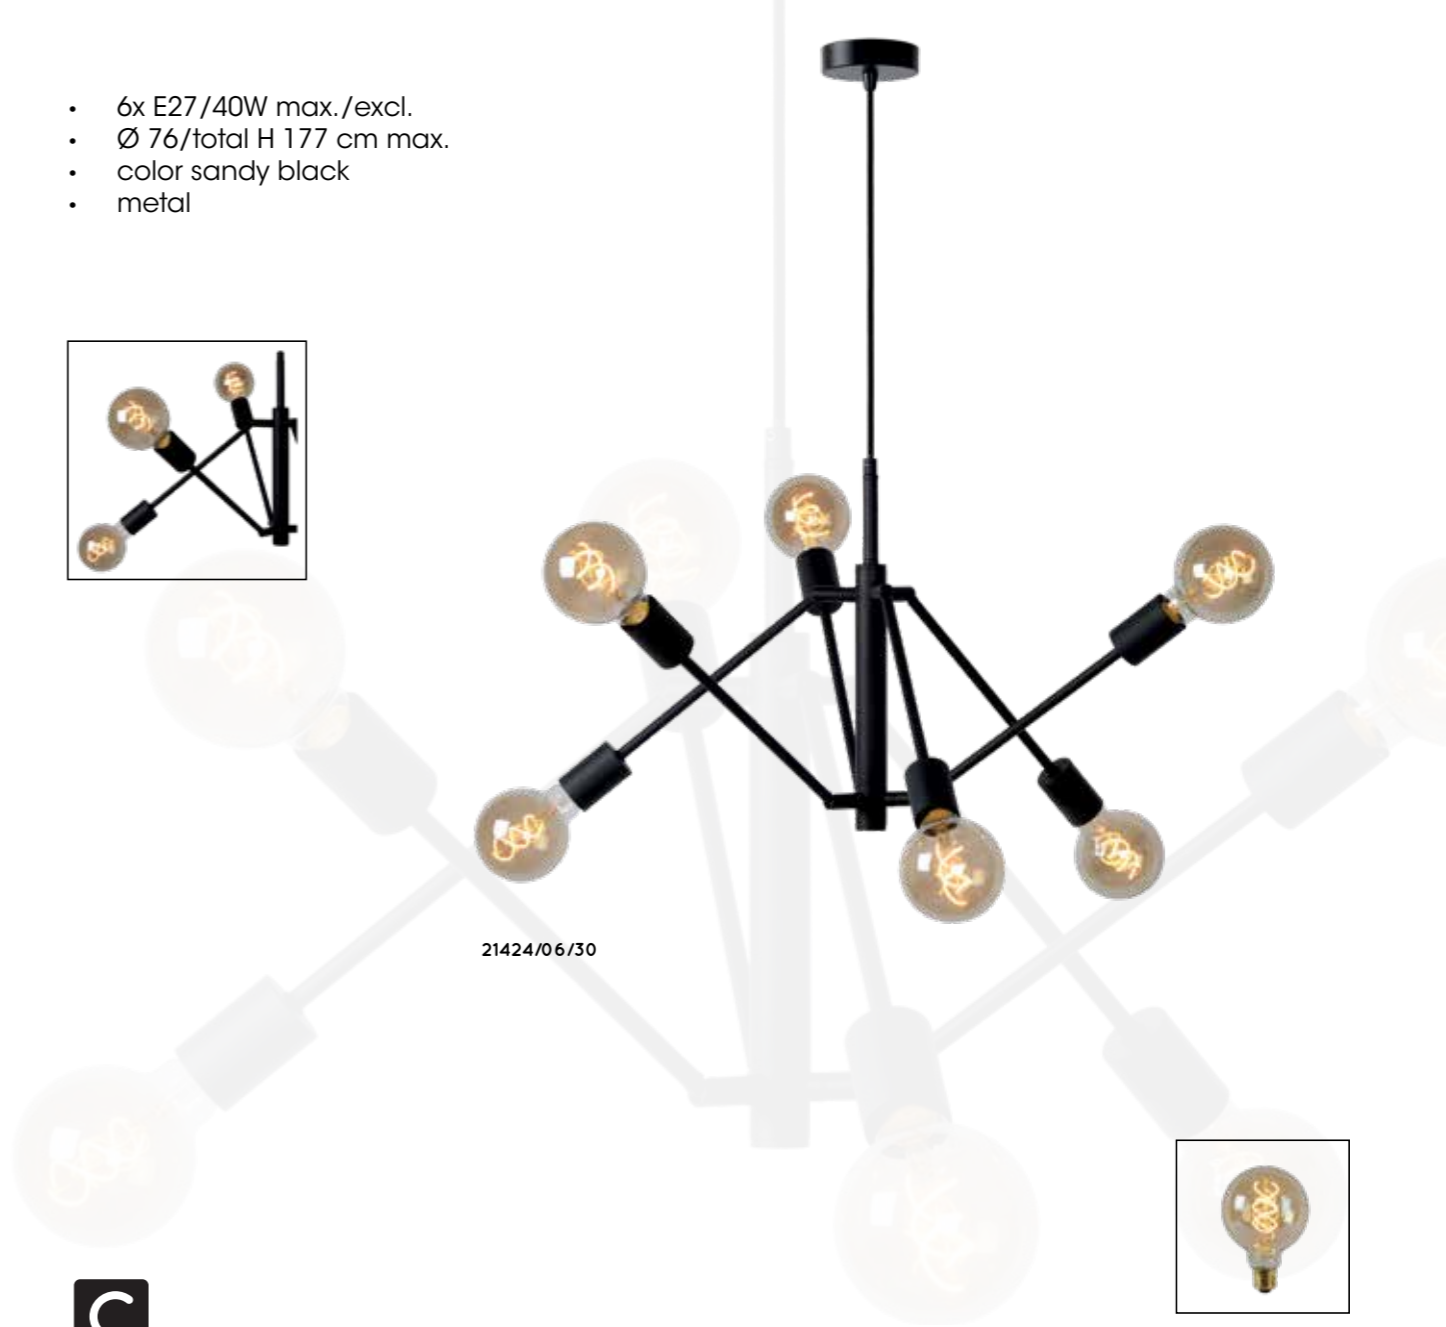

bulb suggestion
49032/05/62

21424/06/30

bulb suggestion
49032/05/62

INDUSTRIAL

205