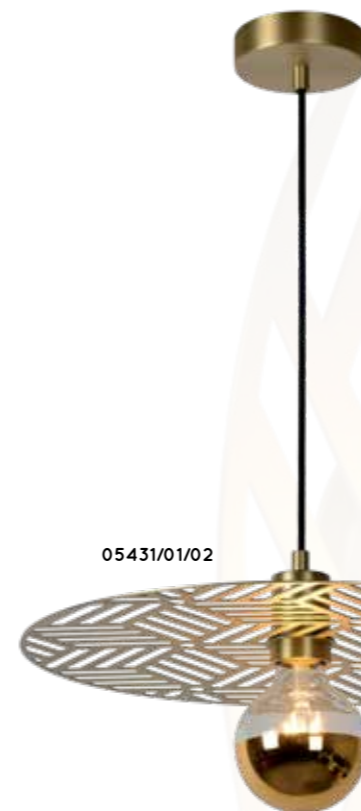

05431/01/02