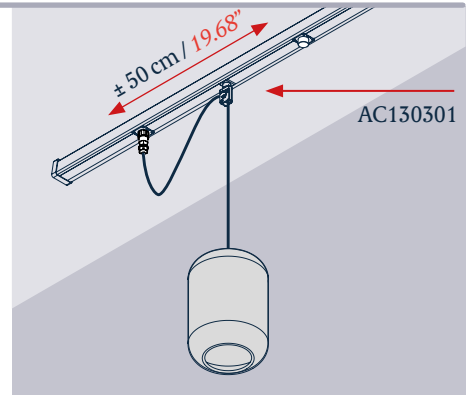

Outrack | Fijación luminarias / *Fixing luminaires*

5 Sistemas de fijación de las luminarias *Luminaire fixing systems*

Fijación de la luminaria al perfil Outrack / *Fixing the luminaire to the Outrack profile*

Accesorio de fijación del cable eléctrico al perfil Outtrack

Accessory for fixing the electrical cable to the Outtrack profile

Ref AC130301

El accesorio puede fijarse libremente entre los dos conectores.

The accessory may be freely fixed between the two connectors

Accesorio de fijación del cable desuspensión metálico al perfil Outtrack

Accessory for fixing the metal suspension cable to the Outtrack profile

Ref AC130302